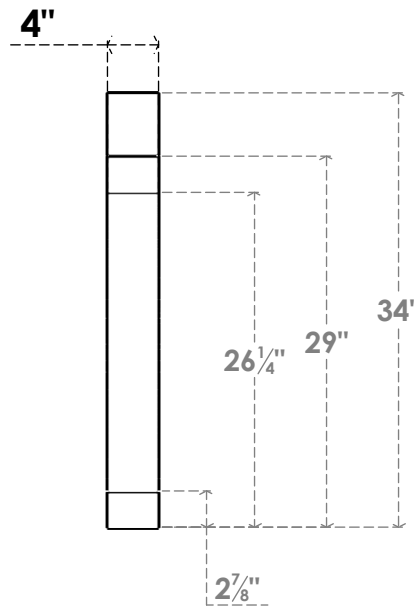

ITEM NUMBER: BRCPC040X30000X34000LEC

4"W X 30"D X 34"H LEGACY ARCHITECTURAL GRADE PVC CLOSED KNEE BRACE

SIDE PROFILE

FRONT PROFILE

ISOMETRIC

EKENA MILLWORK
2300 WEST MAIN ST.
CLARKSVILLE, TX 75426
TOLL FREE: 866-607-0453
WWW.EKENAMILLWORK.COM