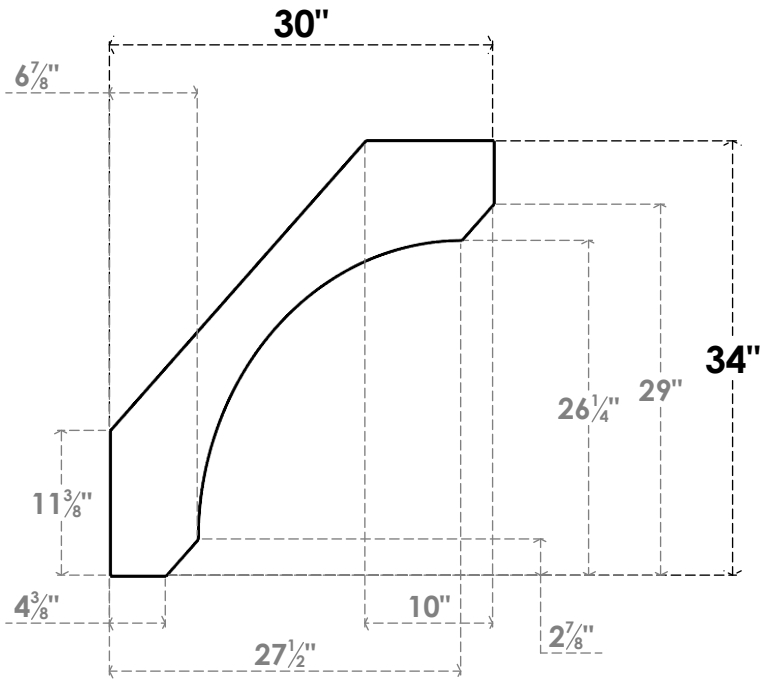

ITEM NUMBER: BRCPC040X30000X34000LEC

4"W X 30"D X 34"H LEGACY ARCHITECTURAL GRADE PVC CLOSED KNEE BRACE

SIDE PROFILE

FRONT PROFILE

ISOMETRIC

EKENA MILLWORK
2300 WEST MAIN ST.
CLARKSVILLE, TX 75426
TOLL FREE: 866-607-0453
WWW.EKENAMILLWORK.COM